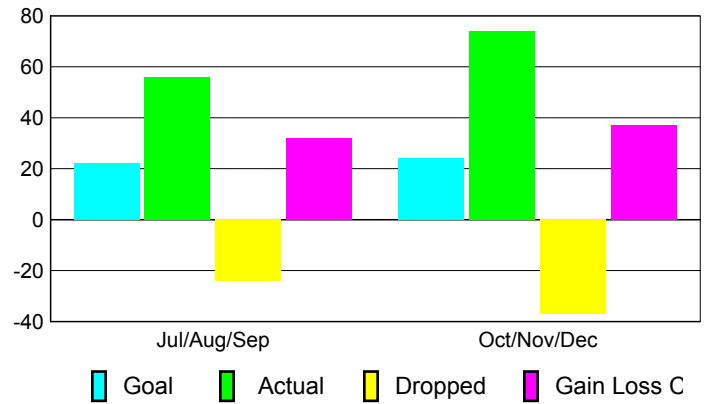

Membership Results 2010-2011

Goal, New, Dropped, Gain/Loss