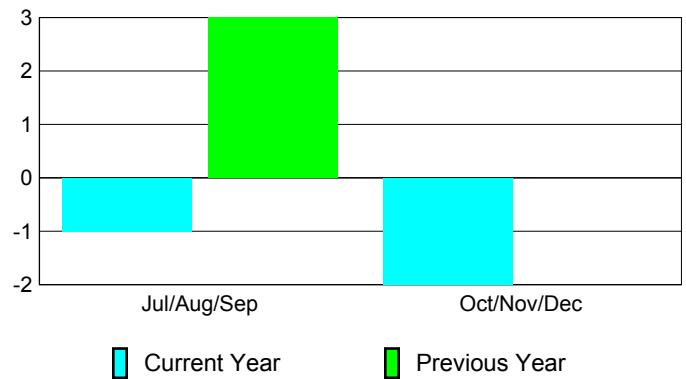

Club Results 2010-2011

Goal, New, Dropped, Gain/Loss

Comparison of Club Gain/Loss

Current Year Compared to the Previous Year

YTD Status Quo Clubs 2010-2011

Status Quo Clubs Compared to Status Quo Members

MEMBERSHIP

**Membership Results
2010-2011**

**Membership
2009-2010**

Month	Net Memb Goal	Actual New Memb	Actual Dropped Memb	Gain/Loss of Memb	Gain/Loss of Memb
Jul/Aug/Sep	5	0	-1	-1	3
Oct/Nov/Dec	5	0	-2	-2	0
Totals	10	0	-3	-3	3

Membership Results 2010-2011

Goal, New, Dropped, Gain/Loss

Comparison of Membership Gain/Loss

Current Year Compared to the Previous Year

Gender Comparison 2010-2011

Jul/Aug/Sep

Oct/Nov/Dec

Male