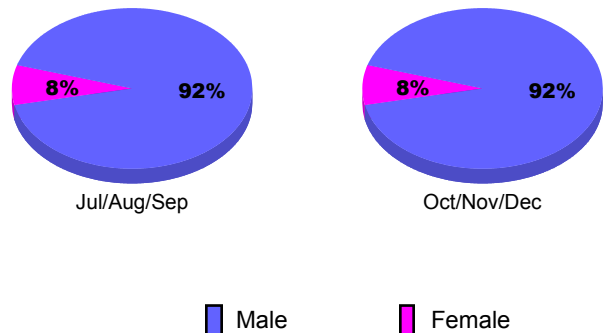

Gender Comparison 2010-2011