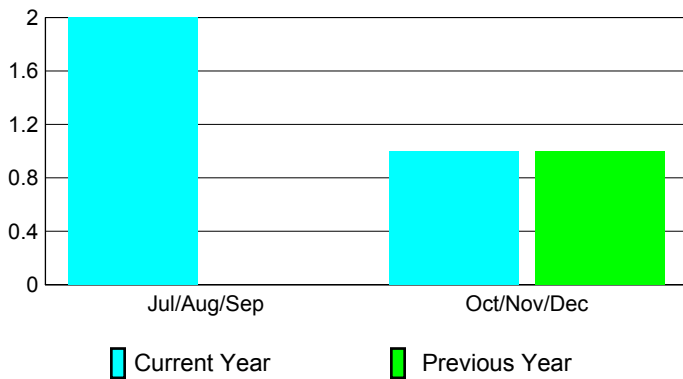

Club Results 2010-2011

Goal, New, Dropped, Gain/Loss

Comparison of Club Gain/Loss

Current Year Compared to the Previous Year

YTD Status Quo Clubs 2010-2011

Status Quo Clubs Compared to Status Quo Members

MEMBERSHIP