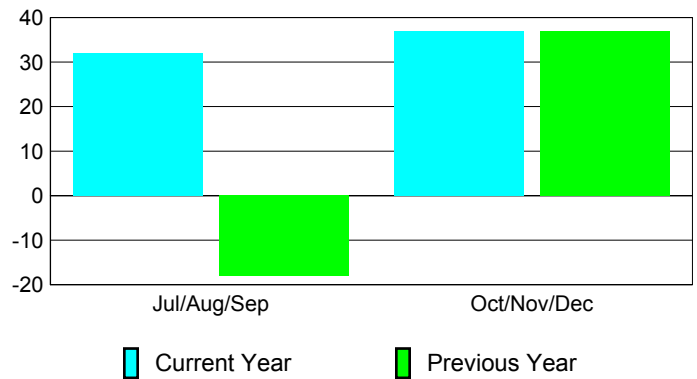

Comparison of Membership Gain/Loss

Current Year Compared to the Previous Year