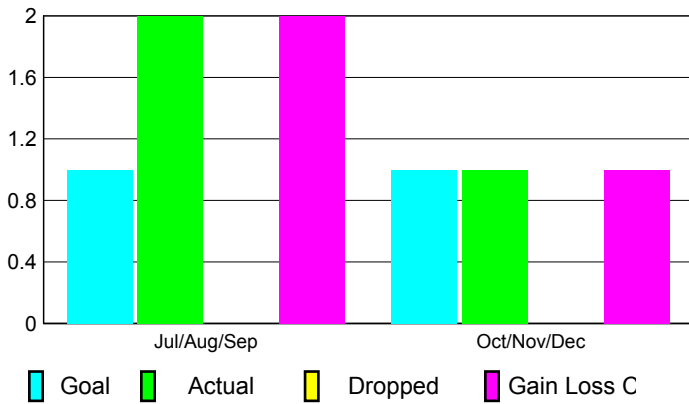

2010-2011 GMT Reports for District (or Undistricted) **District 102 E SWITZERLAND**

GMT: **Dir. Horst P. Kirchgatterer**

Location: **SWITZERLAND**

GMT CA: **4**

CLUBS

Club Results
2010-2011

Clubs
2009-2010

Month	New Club Goal	Actual New Clubs	Actual Dropped Clubs	Gain/ Loss of Clubs	Gain/ Loss of Clubs
Jul/Aug/Sep	1	2	0	2	0
Oct/Nov/Dec	1	1	0	1	1
Totals	2	3	0	3	1

Club Results 2010-2011

Goal, New, Dropped, Gain/Loss

Comparison of Club Gain/Loss

Current Year Compared to the Previous Year

YTD Status Quo Clubs 2010-2011

Status Quo Clubs Compared to Status Quo Members

MEMBERSHIP