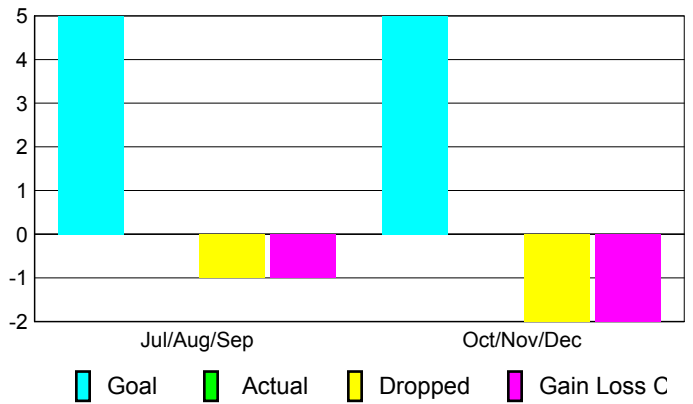

Membership Results 2010-2011

Goal, New, Dropped, Gain/Loss

Comparison of Membership Gain/Loss

Current Year Compared to the Previous Year